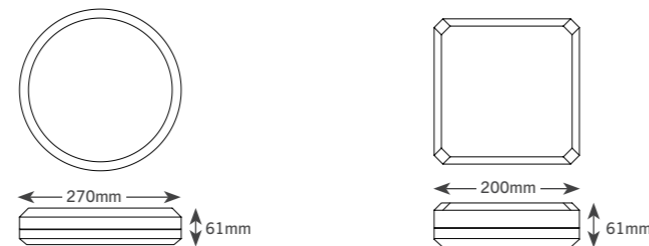

Solitaire round and square

- IP 65
- base - white talc filled polypropylene uv stabilized
- diffuser - opal acrylic uv stabilized
- non corrosive construction
- double insulated
- slim neat design
- suitable for; bathrooms, wet areas
- internal/external wall or ceiling mount