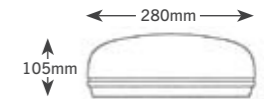

code	options
A280T	75wBC
A280DIY	60wBC
A280/9	9wPL
A280/9x2	2x9wPL
A280/28	28w2D
A280/18x2E	2x18PLC*
A280/30	30wT8_{tube}

*electronic ballast