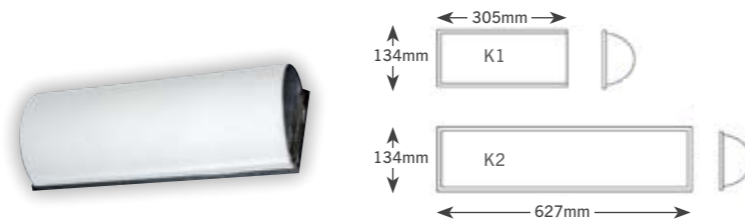

Kooran

- interior architectural luminaire
- curved opal acrylic diffuser
- discreet powder coated steel back plate
- colours - silver, white & black

| code | options |
|-------|------------|
| K1/11 | 11wPL |
| K1/18 | 18wPLC |
| K2/18 | 18wT8-tube |

Solitaire round and square

- IP 65
- base - white talc filled polypropylene uv stabilized
- diffuser - opal acrylic uv stabilized
- non corrosive construction
- double insulated
- slim neat design
- suitable for; bathrooms, wet areas
- internal/external wall or ceiling mount

Button

- ceiling and wall luminaire with simple neat design
- internal or external
- poly-ethylene construction
- aluminium reflector
- also available as DIY batten fix
- wide tunnel terminals for ease of installation
- IP44 when supplied with grommet
- lens colour - opal
- base colour - white, black & cane