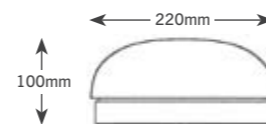

code	options
D220T	75wBC
D220DIY	60wBC
D220/9	9wPL
D220/9x2	2x9wPL
D220/16	16w2D
D220/18E	18wPLC*

*electronic ballast