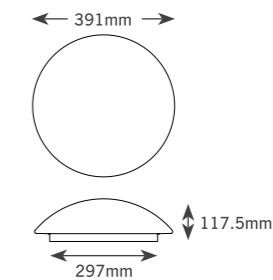

code	options
RYL/260	2x60wBC
RYL/218E	2x18wPLC*
RYL/226E	2x26wPLC*
RYL/242E	2x42wPLT*
RYL/55D	55w2D3500k*
RYL/55T	55wT5tube*

*electronic ballast

Solitaire round and square

- IP 65
- base - white talc filled polypropylene uv stabilized
- diffuser - opal acrylic uv stabilized
- non corrosive construction
- double insulated
- slim neat design
- suitable for; bathrooms, wet areas
- internal/external wall or ceiling mount