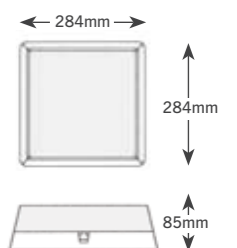

*electronic ballast

4 Villiers Drive, Currumbin, QLD. 4223 Australia
Ph: +61 7 5598 1216 Fx: +61 7 5598 1972
E: info@duxlighting.com.au W: www.duxlighting.com.au