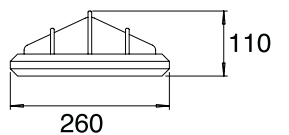

DUX

pacificluminaires

targaseries

features

IP - 65

base - talc filled polypropylene - UV stabilized

lens - poly carbonate or acrylic - UV stabilized

trim - luran S - UV stabilized - 5 year warranty against UV degradation

stainless steel screws

brass thread inserts

felt washer allows thermal consistency, minimises condensation

FL versions supplied with lamps

available in black, white or silver

custom colours available for projects

3 year lamp warranty on projects supplied with electronic ballasts

targagrid

targaseries type

	ES - 60w
	1 X 9w
	2 X 9w
	1 X 13w
	2D - 1 X 16w

description

code

colour

Targa 60w ES	P-0300	B-W-S
Targa 1 x 9w	P-0301	B-W-S
Targa 2 x 9w	P-0302	B-W-S
Targa 1 x 13w	P-0303	B-W-S
Targa 16w 2D	P-0304	B-W-S
Targa Grid 60w ES	P-0310	B-W-S
Targa Grid 1 x 9w	P-0311	B-W-S
Targa Grid 2 x 9w	P-0312	B-W-S
Targa Grid 1 x 13w	P-0313	B-W-S
Targa Grid 16w 2D	P-0314	B-W-S
Targa Eyelid 60w ES	P-0380	B-W-S
Targa Eyelid 1 x 9w	P-0381	B-W-S
Targa Eyelid 2 x 9w	P-0382	B-W-S
Targa Eyelid 1 x 13w	P-0383	B-W-S
Targa Eyelid 16w 2D	P-0384	B-W-S

*to specify with electronic ballasts please note 'EL' after code. Eg. P-0302-B-EL