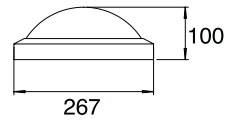

DUX

pacificluminaires

circleseries

domino

features

IP - 65

base - talc filled polypropylene - UV stabilized

lens - poly carbonate or acrylic - UV stabilized

trim - luran S - UV stabilized - 5 year warranty against UV degradation

stainless steel screws

brass thread inserts

felt washer allows thermal consistency, minimises condensation

FL versions supplied with lamps

available in black, white or silver

custom colours available for projects

3 year lamp warranty on projects supplied with electronic ballasts

circleseriestype

	ES - 60w
	1 X 9w
	2 X 9w
	1 X 13w
	2D - 1 X 16w
	1 X 18w
	2 X 18w
	1 X 26w

description

code

colour

Domino 60w ES	P-0340	B-W-S
Domino 1 x 9w	P-0341	B-W-S
Domino 2 x 9w	P-0342	B-W-S
Domino 1 x 13w	P-0343	B-W-S
Domino 16w 2D	P-0344	B-W-S
Domino 1 x 18w	P-0345	B-W-S
Domino 2 x 18w electronic	P-0346E	B-W-S
Domino 1 x 26w	P-0347	B-W-S
Slimline 1 x 9w	P-0305	B-W-S
Slimline 2 x 9w	P-0306	B-W-S
Slimline 16w 2D	P-0307	B-W-S
Slimline 1 x 13w	P-0308	B-W-S
Dome 100w ES	P-0320	B-W-S
Dome 1 x 9w	P-0321	B-W-S
Dome 2 x 9w	P-0322	B-W-S
Dome 1 x 13w	P-0323	B-W-S
Dome 16w 2D	P-0324	B-W-S
Dome 1 x 18w	P-0325	B-W-S
Dome 2 x 18w electronic	P-0326E	B-W-S
Dome 1 x 26w	P-0327	B-W-S

*to specify with electronic ballasts please note 'EL' after code.
Eg. P-0302-B-EL