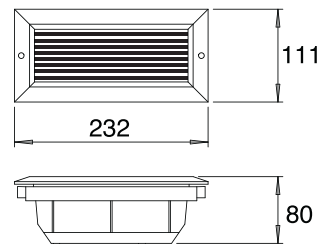

features

IP - 54

base - talc filled polypropylene - UV stabilized

lens - acrylic - UV stabilized

trim - luran S - UV stabilized - 5 year warranty against UV degradation

stainless steel screws

brass thread inserts

felt washer allows thermal consistency, minimises condensation

FL versions supplied with lamps

available in black or white

custom colours available for projects

picassobrickgrid