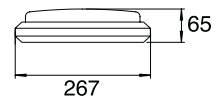

DUX

pacificluminaires

circleseries

slimline

features

IP - 65

base - talc filled polypropylene - UV stabilized

lens - poly carbonate or acrylic - UV stabilized

trim - luran S - UV stabilized - 5 year warranty against UV degradation

stainless steel screws

brass thread inserts

felt washer allows thermal consistency, minimises condensation

FL versions supplied with lamps

available in black, white or silver

custom colours available for projects

3 year lamp warranty on projects supplied with electronic ballasts

circleseriestype

	ES - 60w
	1 X 9w
	2 X 9w
	1 X 13w
	2D - 1 X 16w
	1 X 18w
	2 X 18w
	1 X 26w

description

code

colour

Domino 60w ES	P-0340	B-W-S
Domino 1 x 9w	P-0341	B-W-S
Domino 2 x 9w	P-0342	B-W-S
Domino 1 x 13w	P-0343	B-W-S
Domino 16w 2D	P-0344	B-W-S
Domino 1 x 18w	P-0345	B-W-S
Domino 2 x 18w electronic	P-0346E	B-W-S
Domino 1 x 26w	P-0347	B-W-S
Slimline 1 x 9w	P-0305	B-W-S
Slimline 2 x 9w	P-0306	B-W-S
Slimline 16w 2D	P-0307	B-W-S
Slimline 1 x 13w	P-0308	B-W-S
Dome 100w ES	P-0320	B-W-S
Dome 1 x 9w	P-0321	B-W-S
Dome 2 x 9w	P-0322	B-W-S
Dome 1 x 13w	P-0323	B-W-S
Dome 16w 2D	P-0324	B-W-S
Dome 1 x 18w	P-0325	B-W-S
Dome 2 x 18w electronic	P-0326E	B-W-S
Dome 1 x 26w	P-0327	B-W-S

*to specify with electronic ballasts please note 'EL' after code.
Eg. P-0302-B-EL